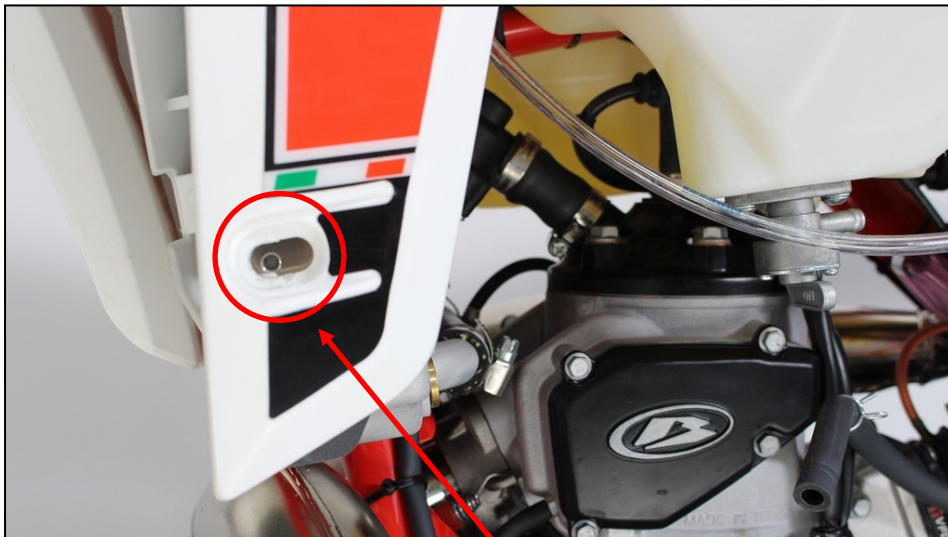

TBHC 6x8mm + Large Ring M6