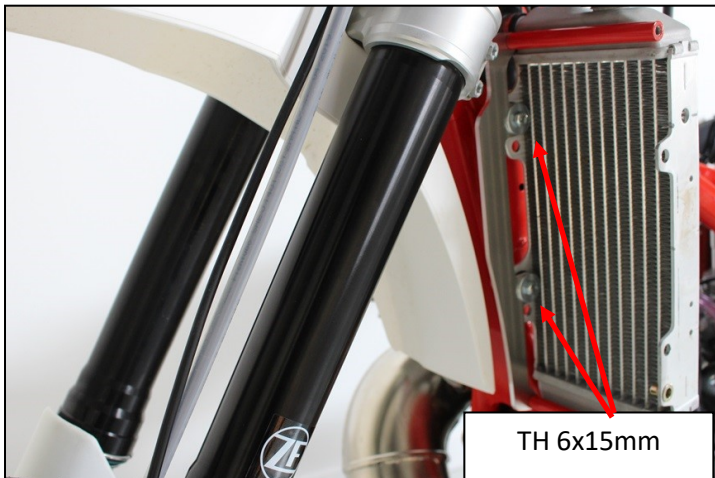

AX1552
BETA 250RR/300RR
Radiator Guards
VIDEO ON YOUTUBE !!!

TBHC 6x16mm + Alloy spacer 54mm