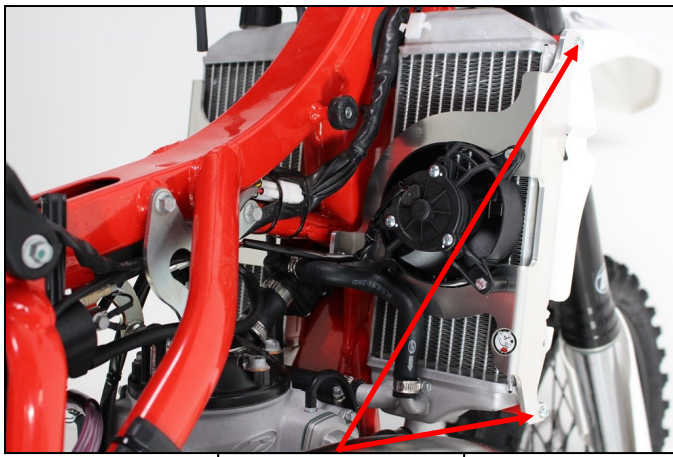

TBHC 6x16mm + Alloy spacer 54mm

TBHC 6x16mm