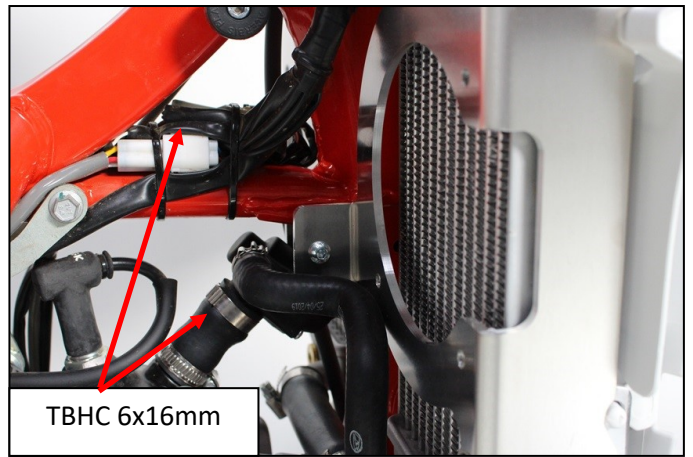

AX1552
 BETA 250RR/300RR
 Radiator Guards
VIDEO ON YOUTUBE !!!

TBHC 6x16mm + Alloy spacer 54mm

TBHC 6x16mm

TBHC 6x16mm

TBHC 6x16mm

Th 5x8mm + Th 5x35mm

TBHC 6x8mm + Large Ring M6