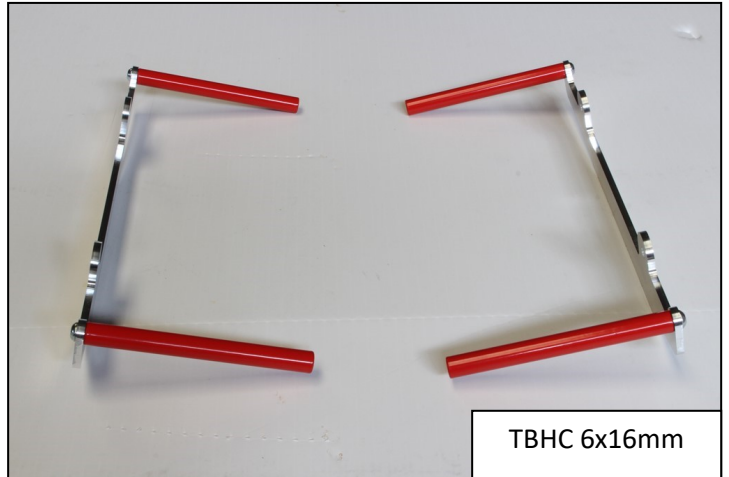

- 4 NE03-02-011 - Red spacers 122mm
- 10 NE01-01-001 - TbhC 6x16mm
- 1 NE03-01-009 - Alloy spacer 54mm
- 4 NE01-06-010 - TH6x15mm
- 2 NE01-01-021 - TbhC 6x8mm
- 2 NE01-03-006 - R.M6 Large
- 2 NE01-06-011 - Th 5x8mm (to fit the fan)
- 1 NE01-06-033 - Th 5x35mm (to fit the fan)

AX1552
 BETA 250RR/300RR
 Radiator Guards
VIDEO ON YOUTUBE !!!

TBHC 6x16mm + Alloy spacer 54mm

TBHC 6x16mm

TBHC 6x16mm

TBHC 6x16mm

Th 5x8mm + Th 5x35mm

TBHC 6x8mm + Large Ring M6