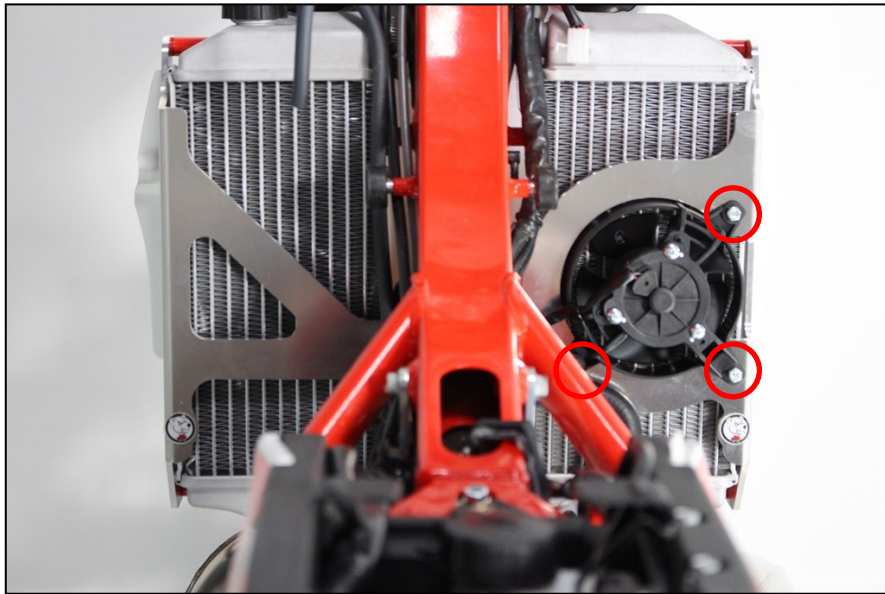

AX1552
 BETA 250RR/300RR
 Radiator Guards
VIDEO ON YOUTUBE !!!

TBHC 6x16mm + Alloy spacer 54mm

TBHC 6x16mm

TBHC 6x16mm

TBHC 6x16mm

Th 5x8mm + Th 5x35mm

TBHC 6x8mm + Large Ring M6