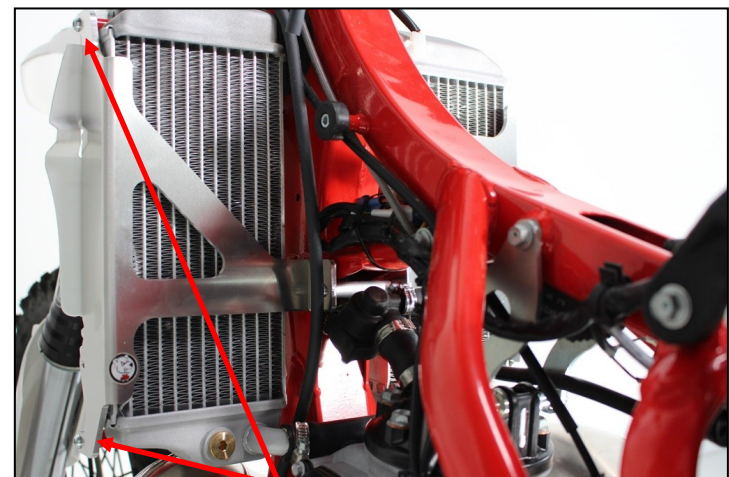

TBHC 6x16mm