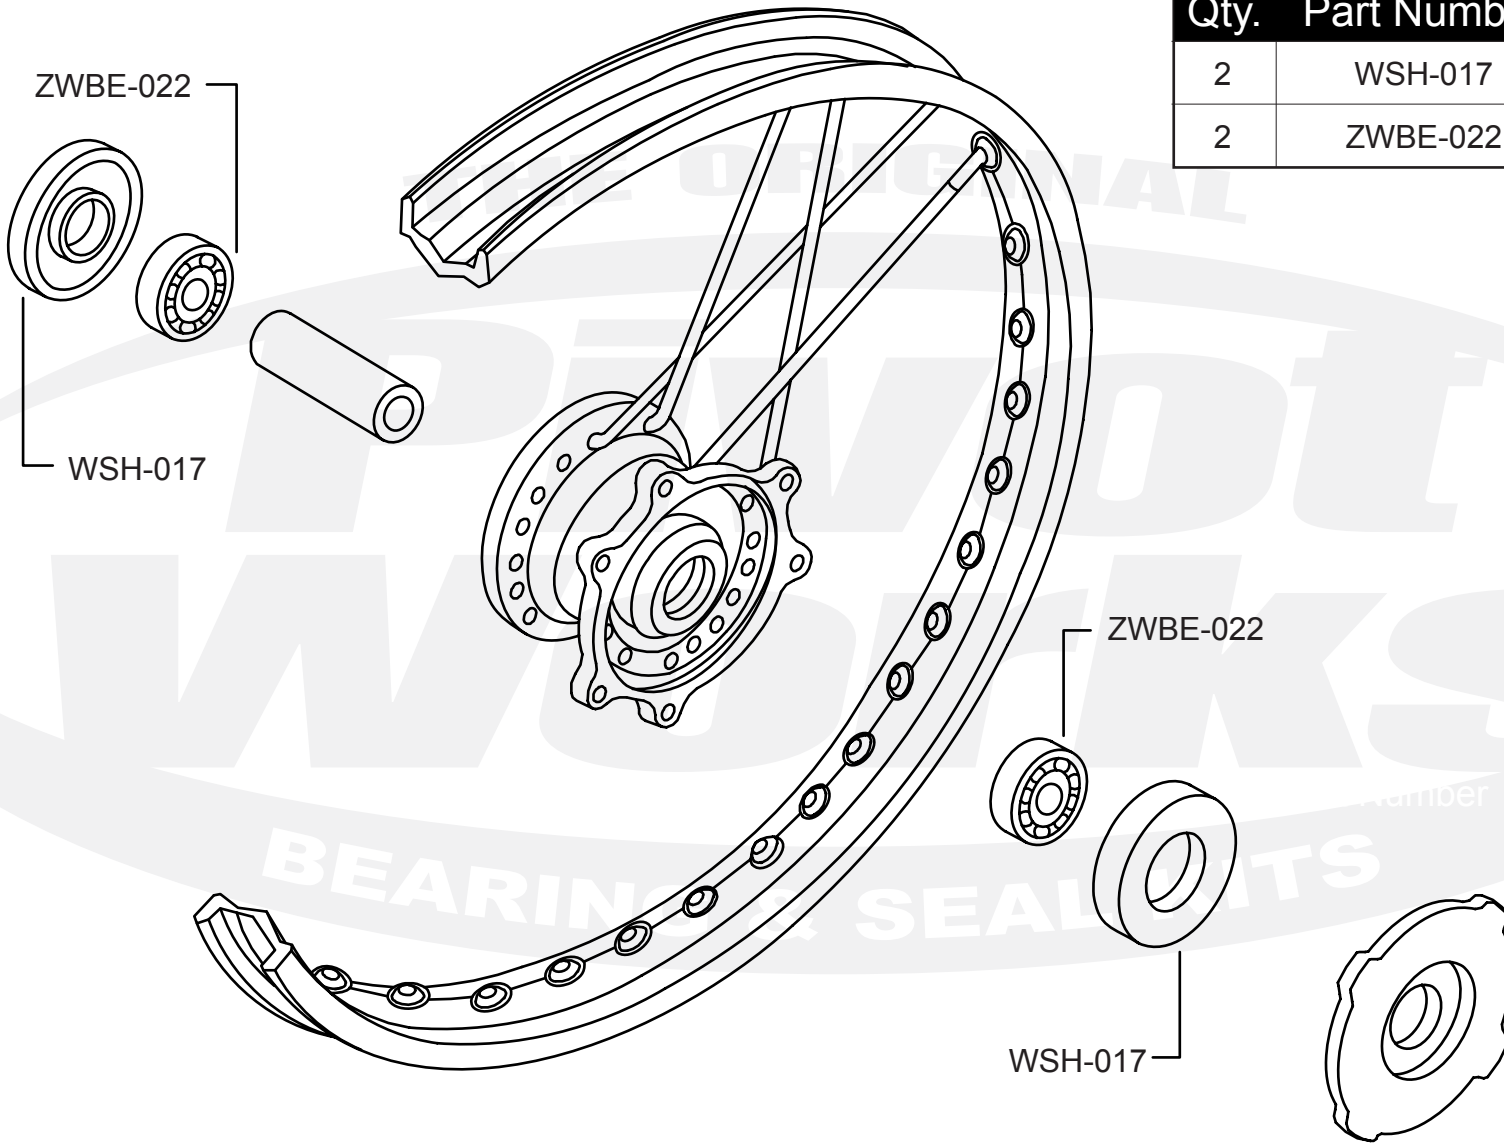

PWFWK-H04-008

Qty.	Part Number	Description
2	WSH-017	Seal
2	ZWBE-022	Bearing