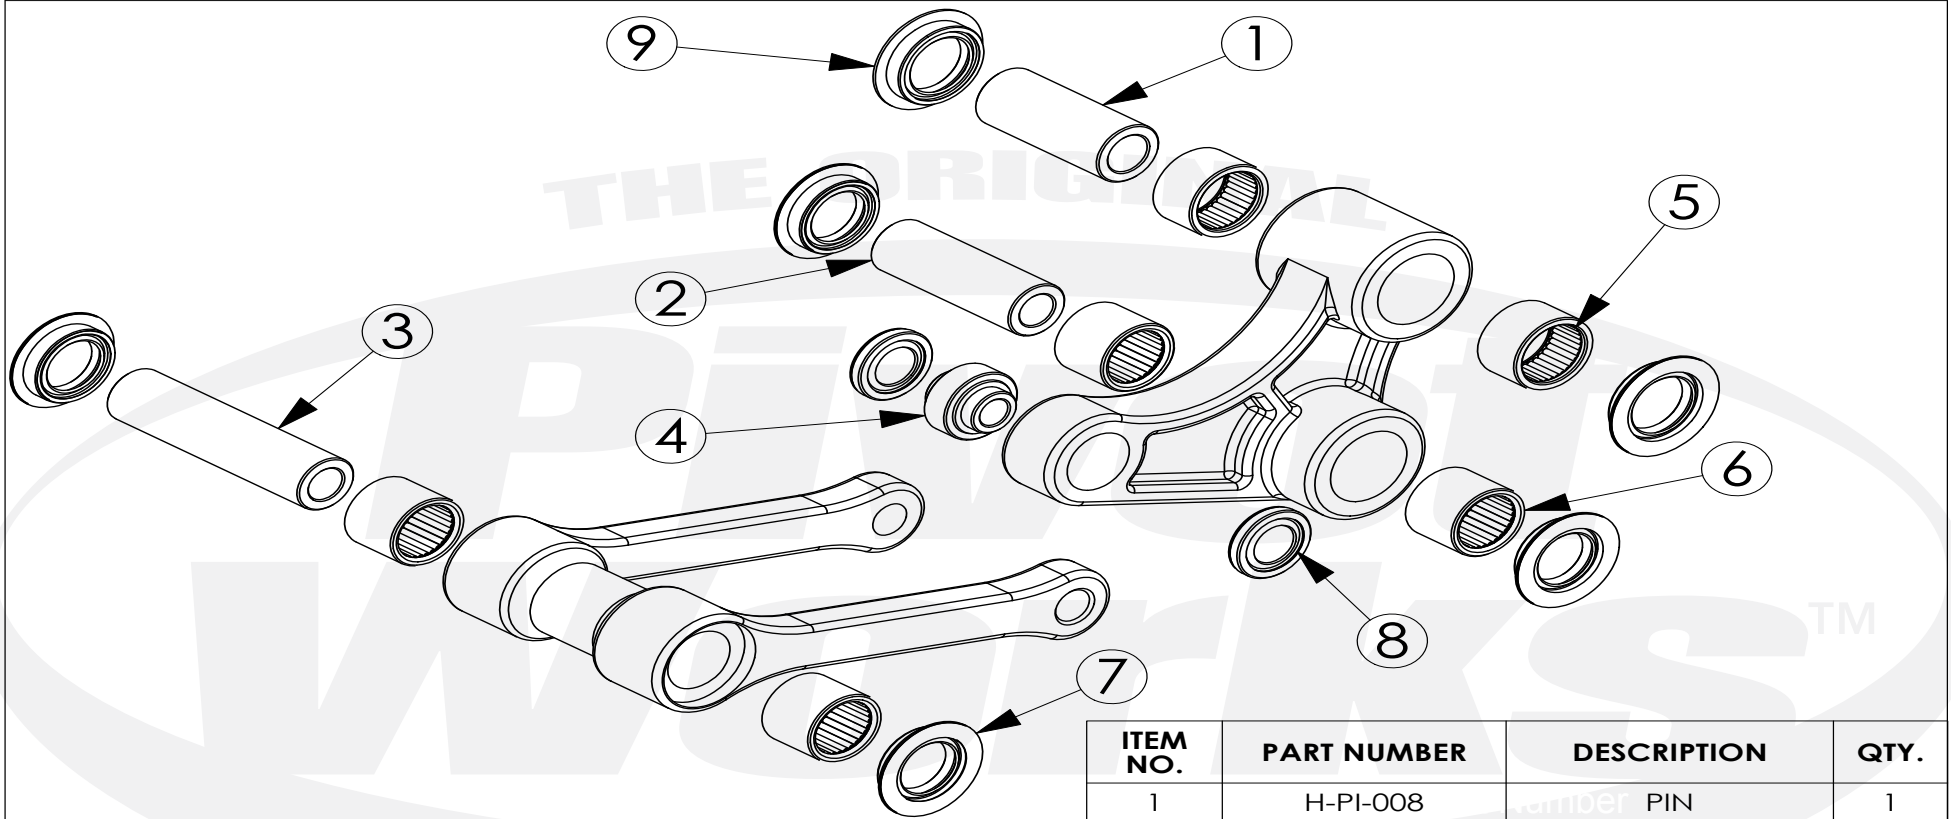

# PWLK-H41-000

ITEM NO.	PART NUMBER	DESCRIPTION	QTY.
1	H-PI-008	PIN	1
2	H-PI-018	PIN	1
3	H-PI-023	PIN	1
4	ZSBE-001	SPHERICAL BEARING	1
5	ZFCBE-001-HKS	NEEDLE BEARING	2
6	H-FCBE-002	NEEDLE BEARING	4
7	H-SE-010	SEAL	4
8	SHH-023	SEAL	2
9	H-SE-012	SEAL	2