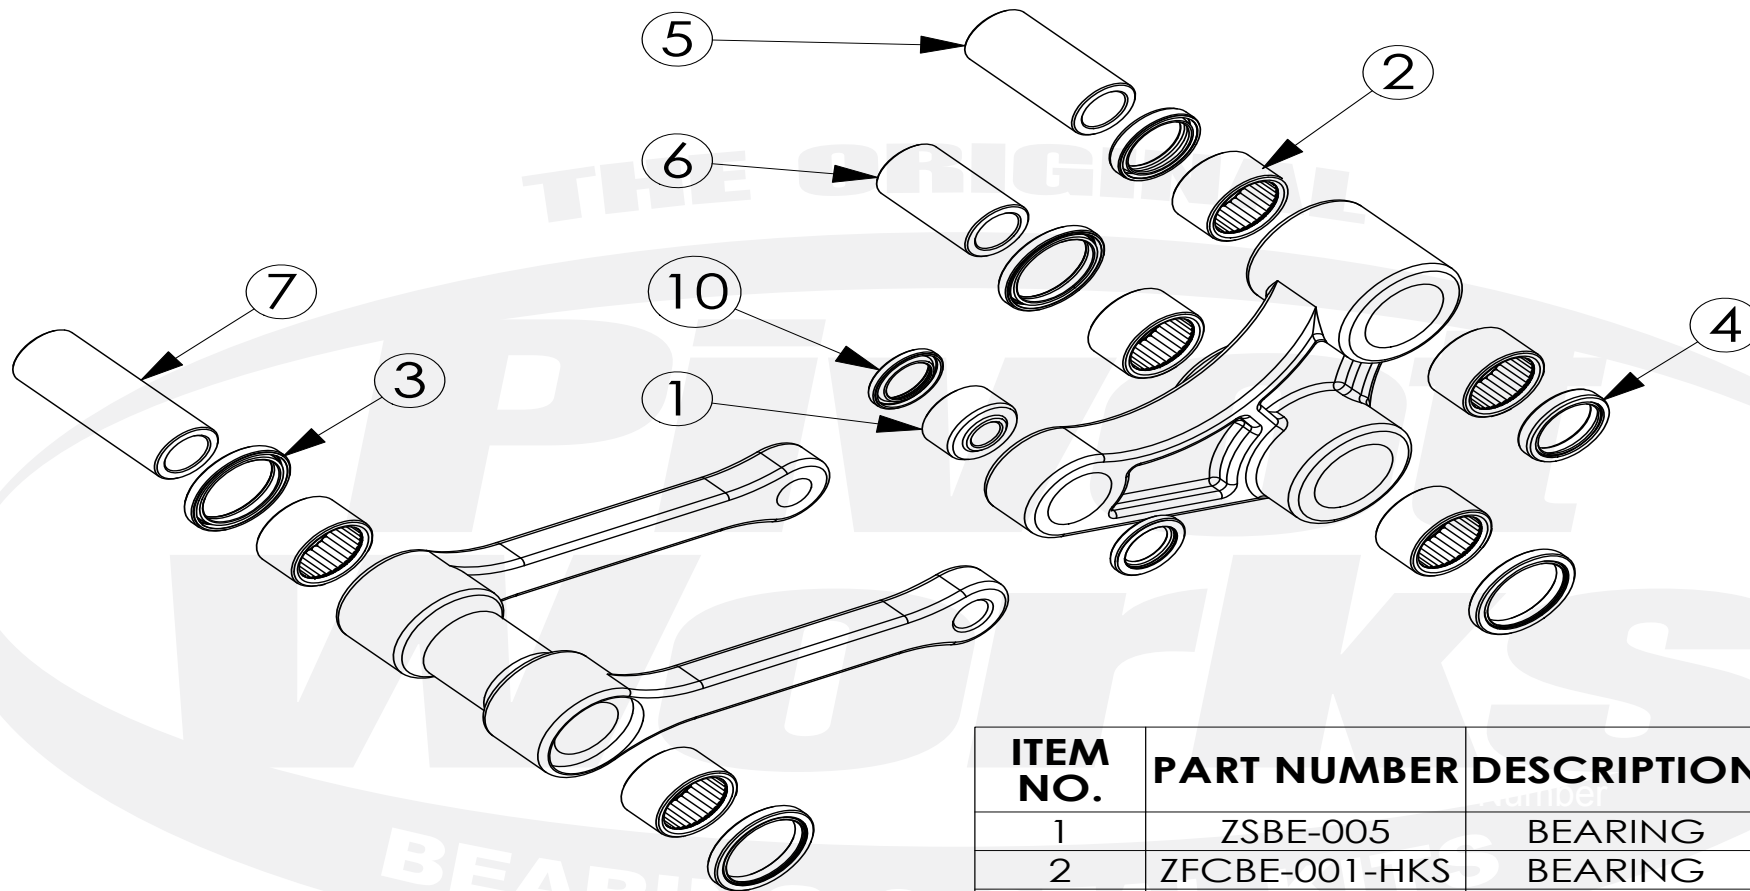

PWLK-H43-000

ITEM NO.	PART NUMBER	DESCRIPTION	QTY.
1	ZSBE-005	BEARING	1
2	ZFCBE-001-HKS	BEARING	6
3	H-SE-011	SEAL	4
4	H-SE-007	SEAL	2
5	H-PI-009	PIN	1
6	H-PI-015	PIN	1
7	H-PI-021	PIN	1
10	SHS-014	SEAL	2