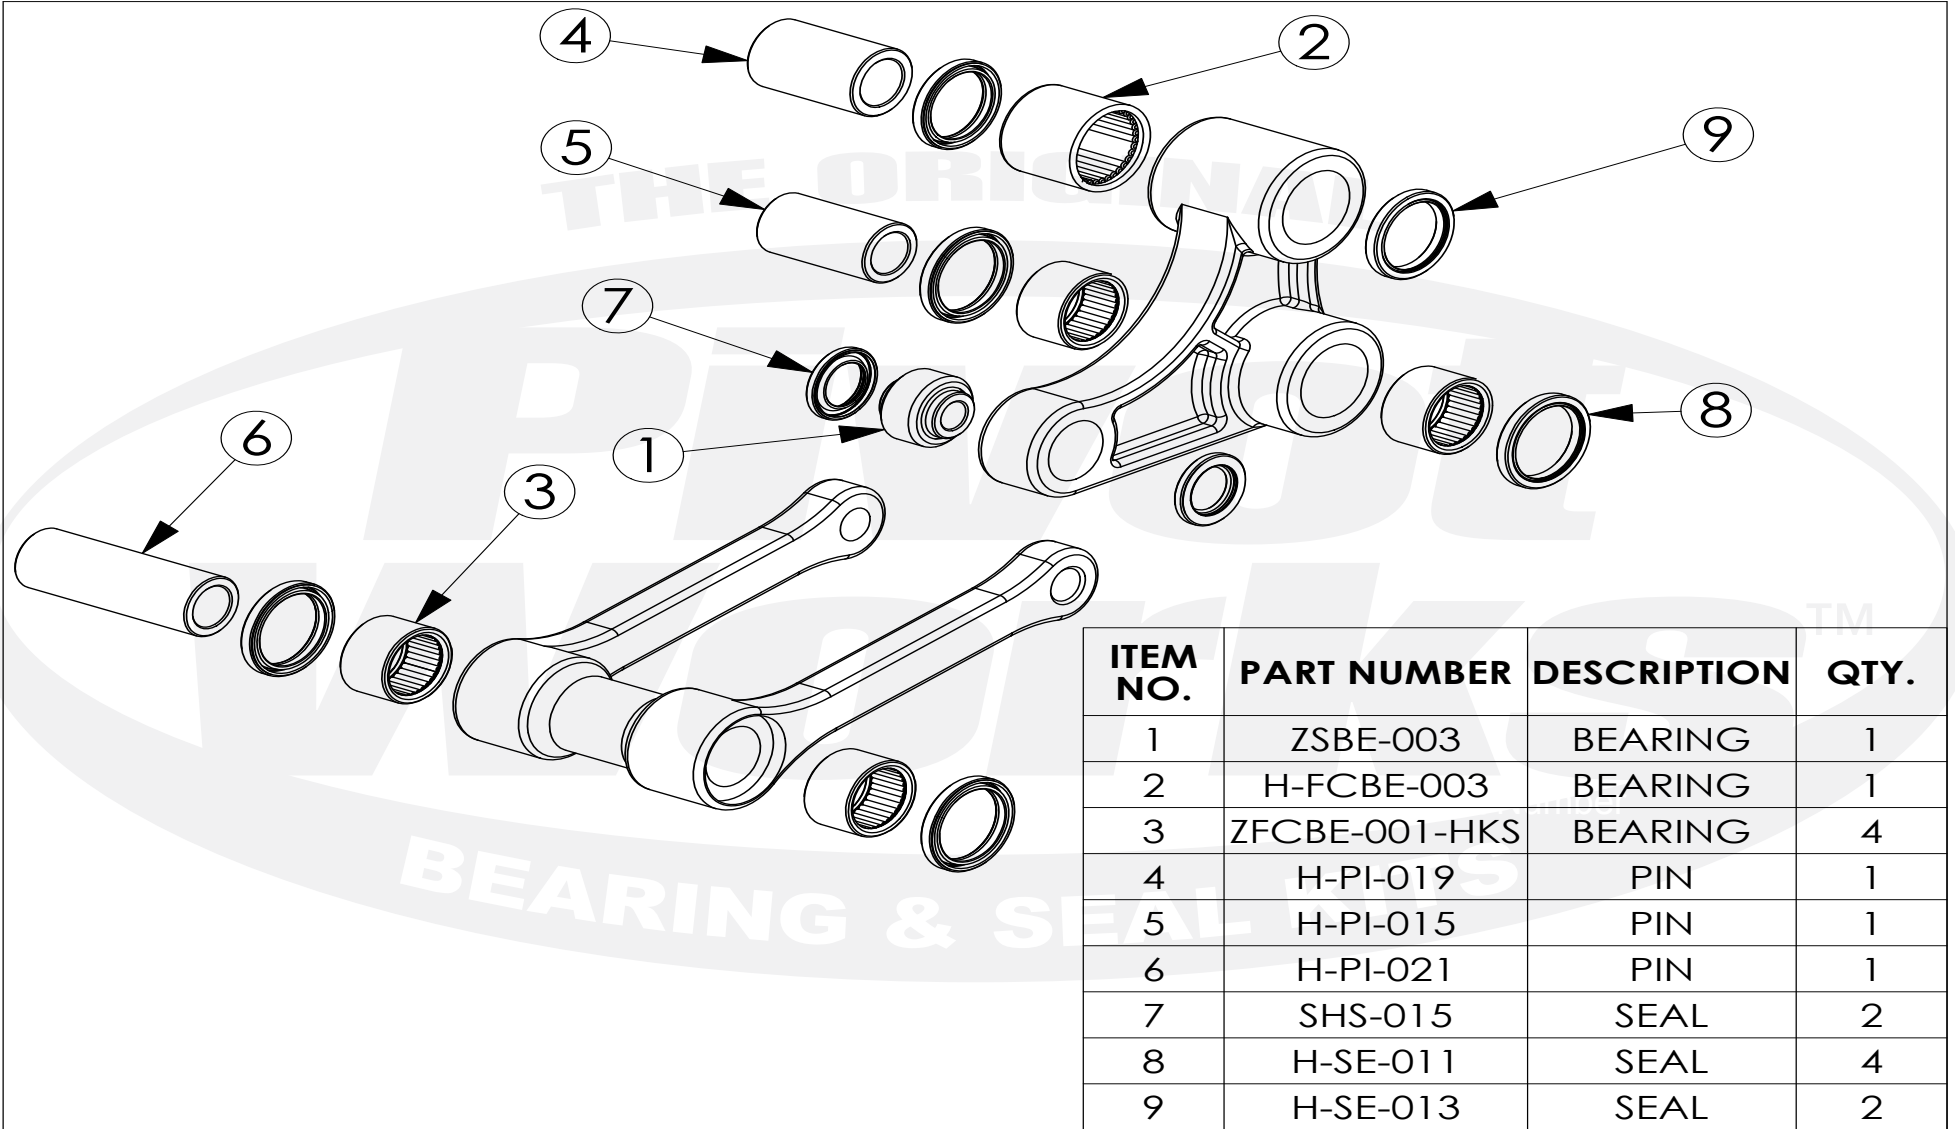

# PWLK-H44-000

ITEM NO.	PART NUMBER	DESCRIPTION	QTY.
1	ZSBE-003	BEARING	1
2	H-FCBE-003	BEARING	1
3	ZFCBE-001-HKS	BEARING	4
4	H-PI-019	PIN	1
5	H-PI-015	PIN	1
6	H-PI-021	PIN	1
7	SHS-015	SEAL	2
8	H-SE-011	SEAL	4
9	H-SE-013	SEAL	2