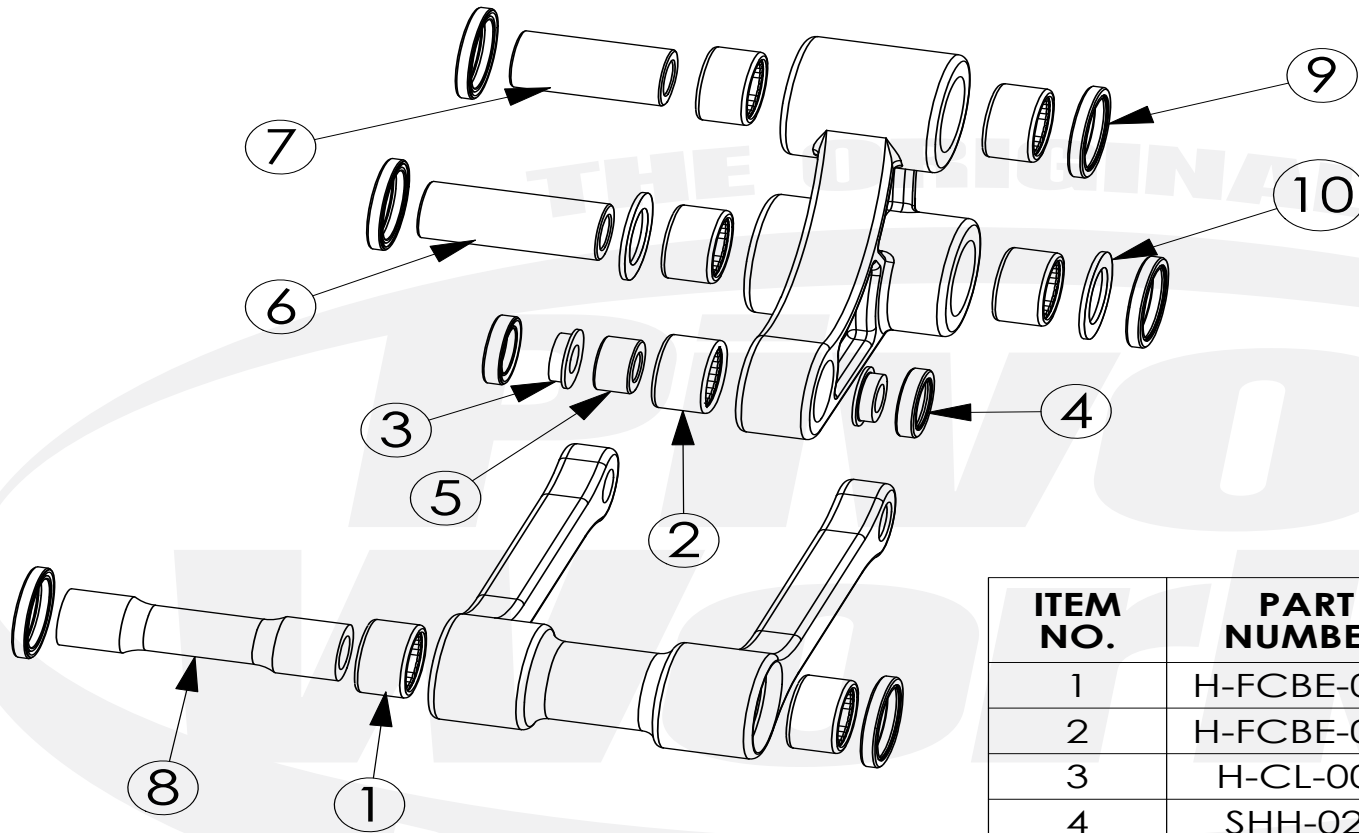

PWLK-H53-000

ITEM NO.	PART NUMBER	DESCRIPTION	QTY.
1	H-FCBE-004	BEARING	6
2	H-FCBE-001	BEARING	1
3	H-CL-009	COLLAR	2
4	SHH-028	SEAL	2
5	H-PI-012	PIN	1
6	H-PI-027	PIN	1
7	H-PI-029	PIN	1
8	H-PI-028	PIN	1
9	H-SE-013	SEAL	6
10	H-TW-002	WASHER	2