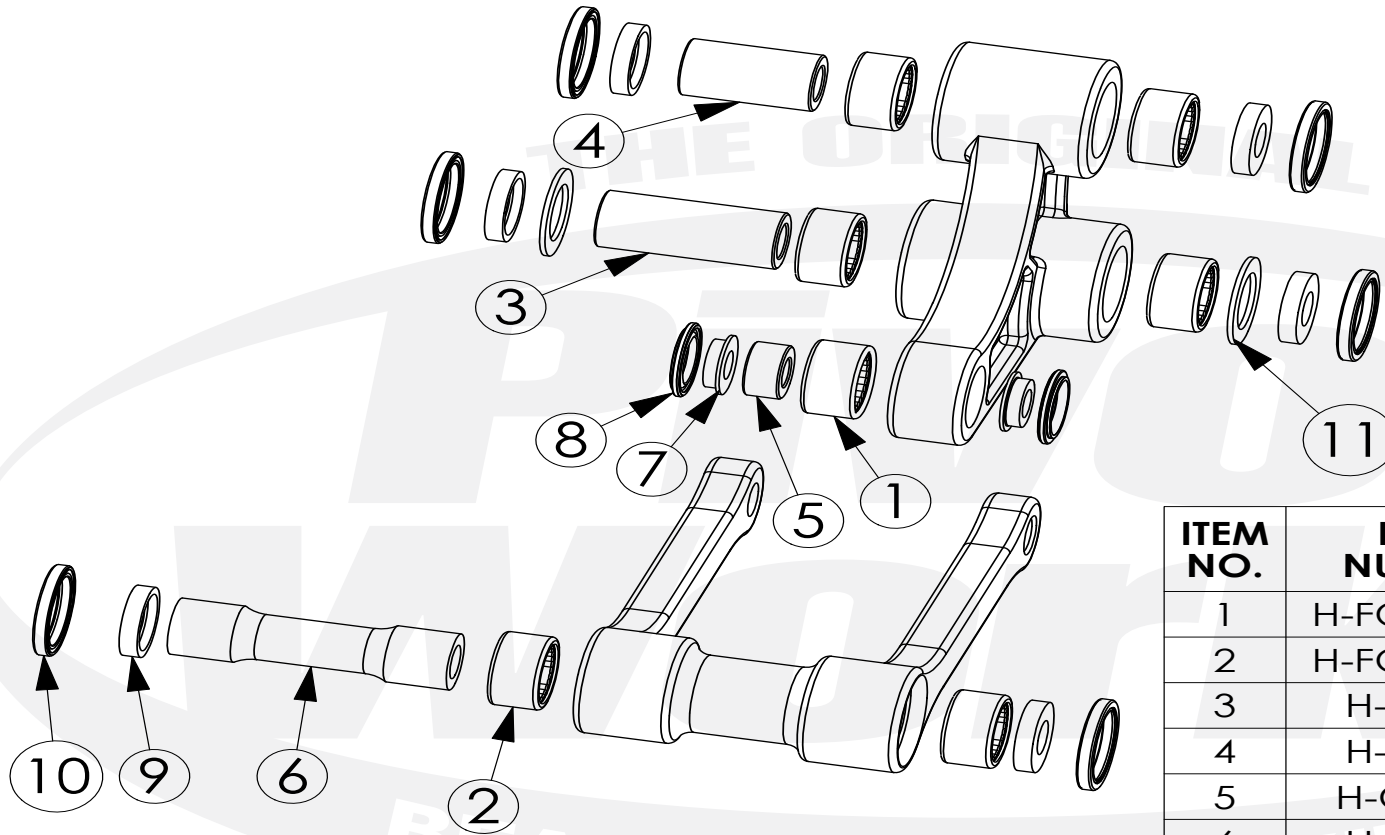

PWLK-H59-000

ITEM NO.	PART NUMBER	DESCRIPTION	QTY.
1	H-FCBE-001	BEARING	1
2	H-FCBE-004	BEARING	6
3	H-PI-027	PIN	1
4	H-PI-050	PIN	1
5	H-CL-008	PIN	1
6	H-PI-028	PIN	1
7	H-CL-009	COLLAR	2
8	SHH-018	SEAL	2
9	H-CL-019	COLLAR	6
10	H-SE-013	SEAL	6
11	H-TW-001	WASHER	2