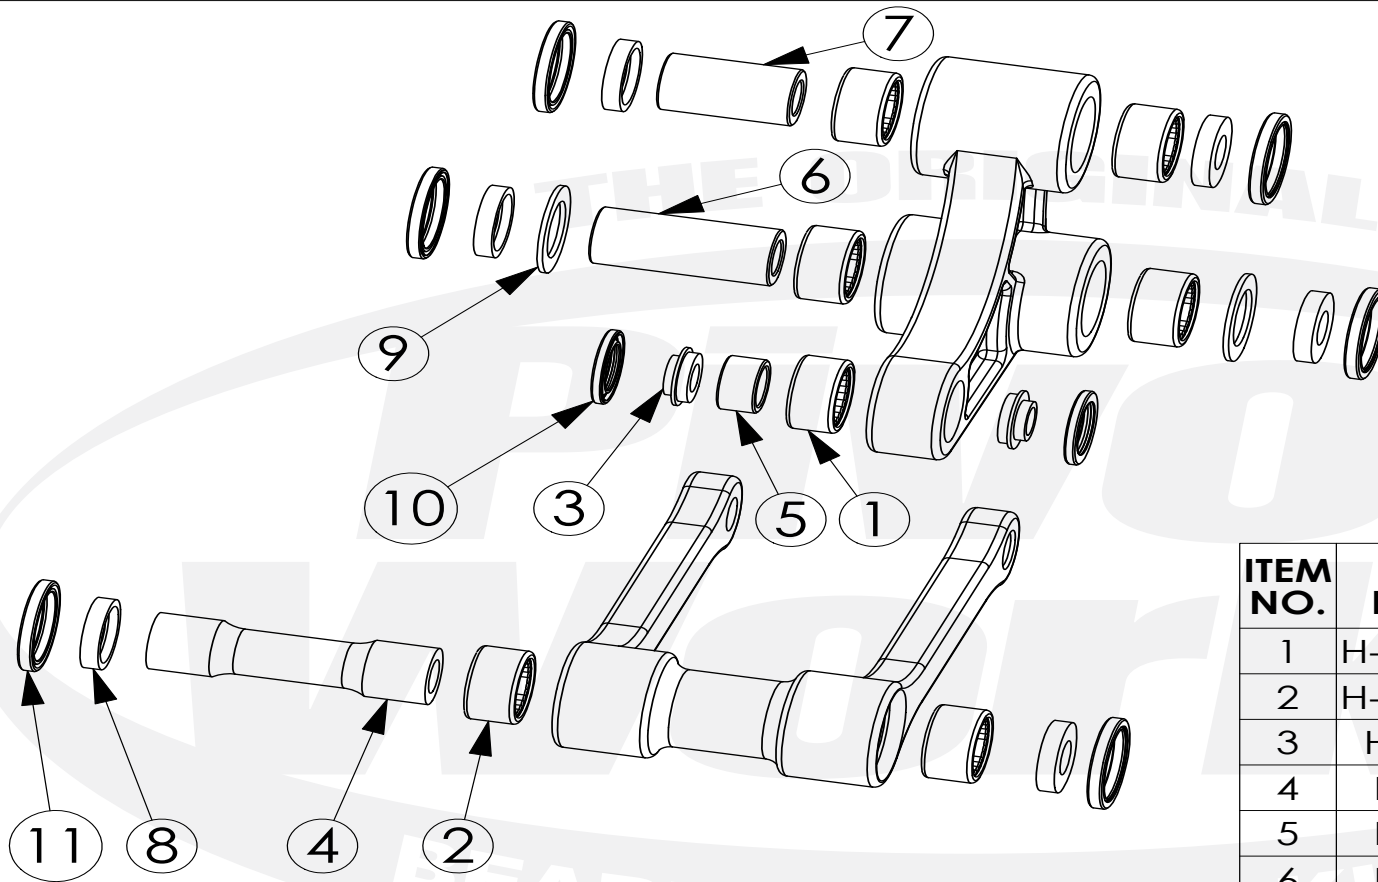

PWLK-H60-000

ITEM NO.	PART NUMBER	DESCRIPTION	QTY.
1	H-FCBE-012	BEARING	1
2	H-FCBE-004	BEARING	6
3	H-CL-021	COLLAR	2
4	H-PI-028	PIN	1
5	H-PI-071	PIN	1
6	H-PI-027	PIN	1
7	H-PI-050	PIN	1
8	H-CL-019	COLLAR	6
9	H-TW-001	WASHER	2
10	H-SE-106	SEAL	2
11	H-SE-013	SEAL	6