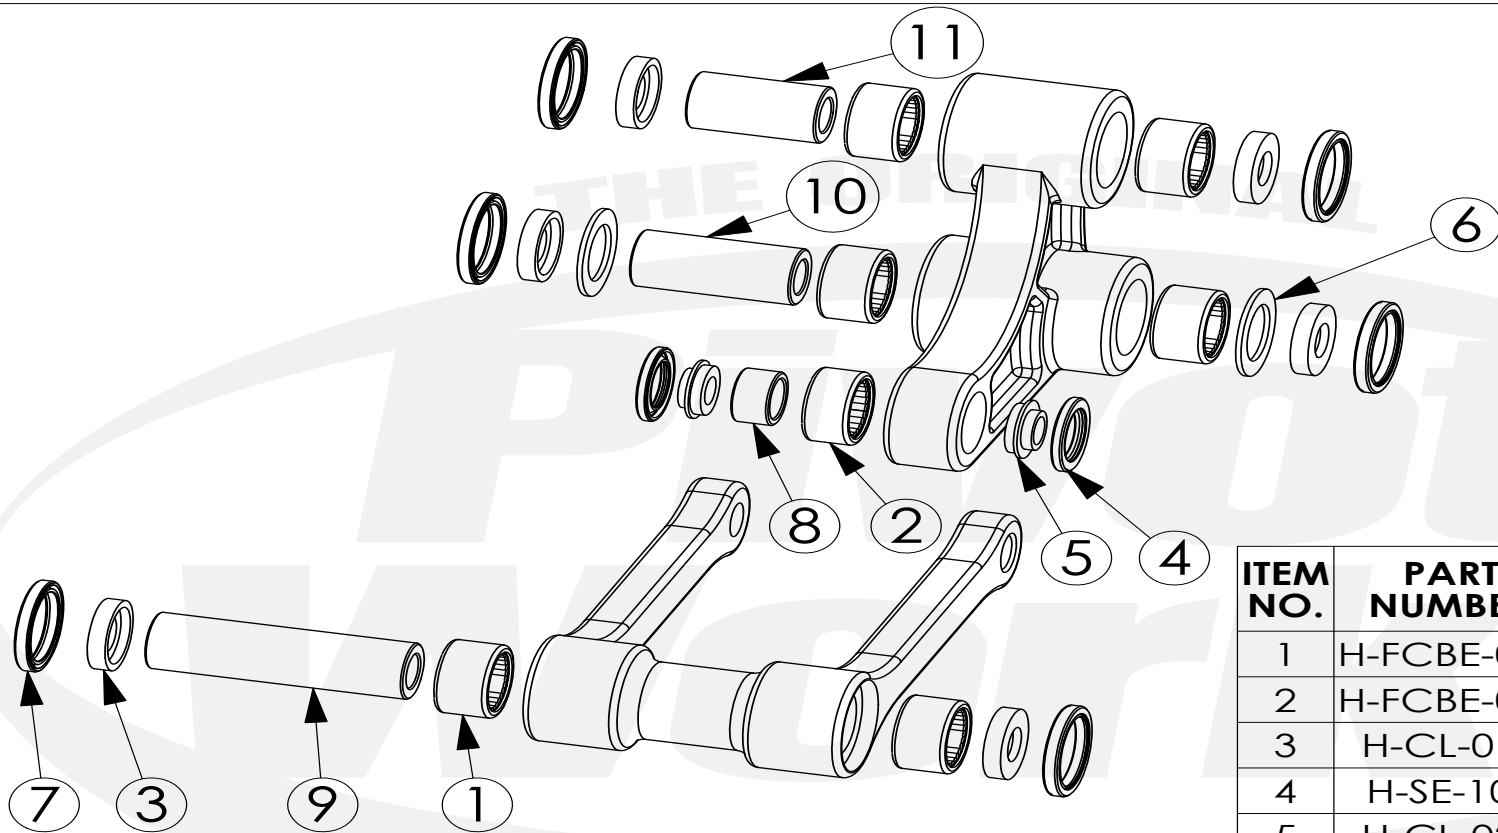

# PWLK-H68-000

ITEM NO.	PART NUMBER	DESCRIPTION	QTY.
1	H-FCBE-011	BEARING	6
2	H-FCBE-012	BEARING	1
3	H-CL-019	COLLAR	6
4	H-SE-106	SEAL	2
5	H-CL-021	COLLAR	2
6	H-TW-001	WASHER	2
7	H-SE-013	SEAL	6
8	H-PI-071	PIN	1
9	H-PI-077	PIN	1
10	H-PI-076	PIN	1
11	H-PI-050	PIN	1