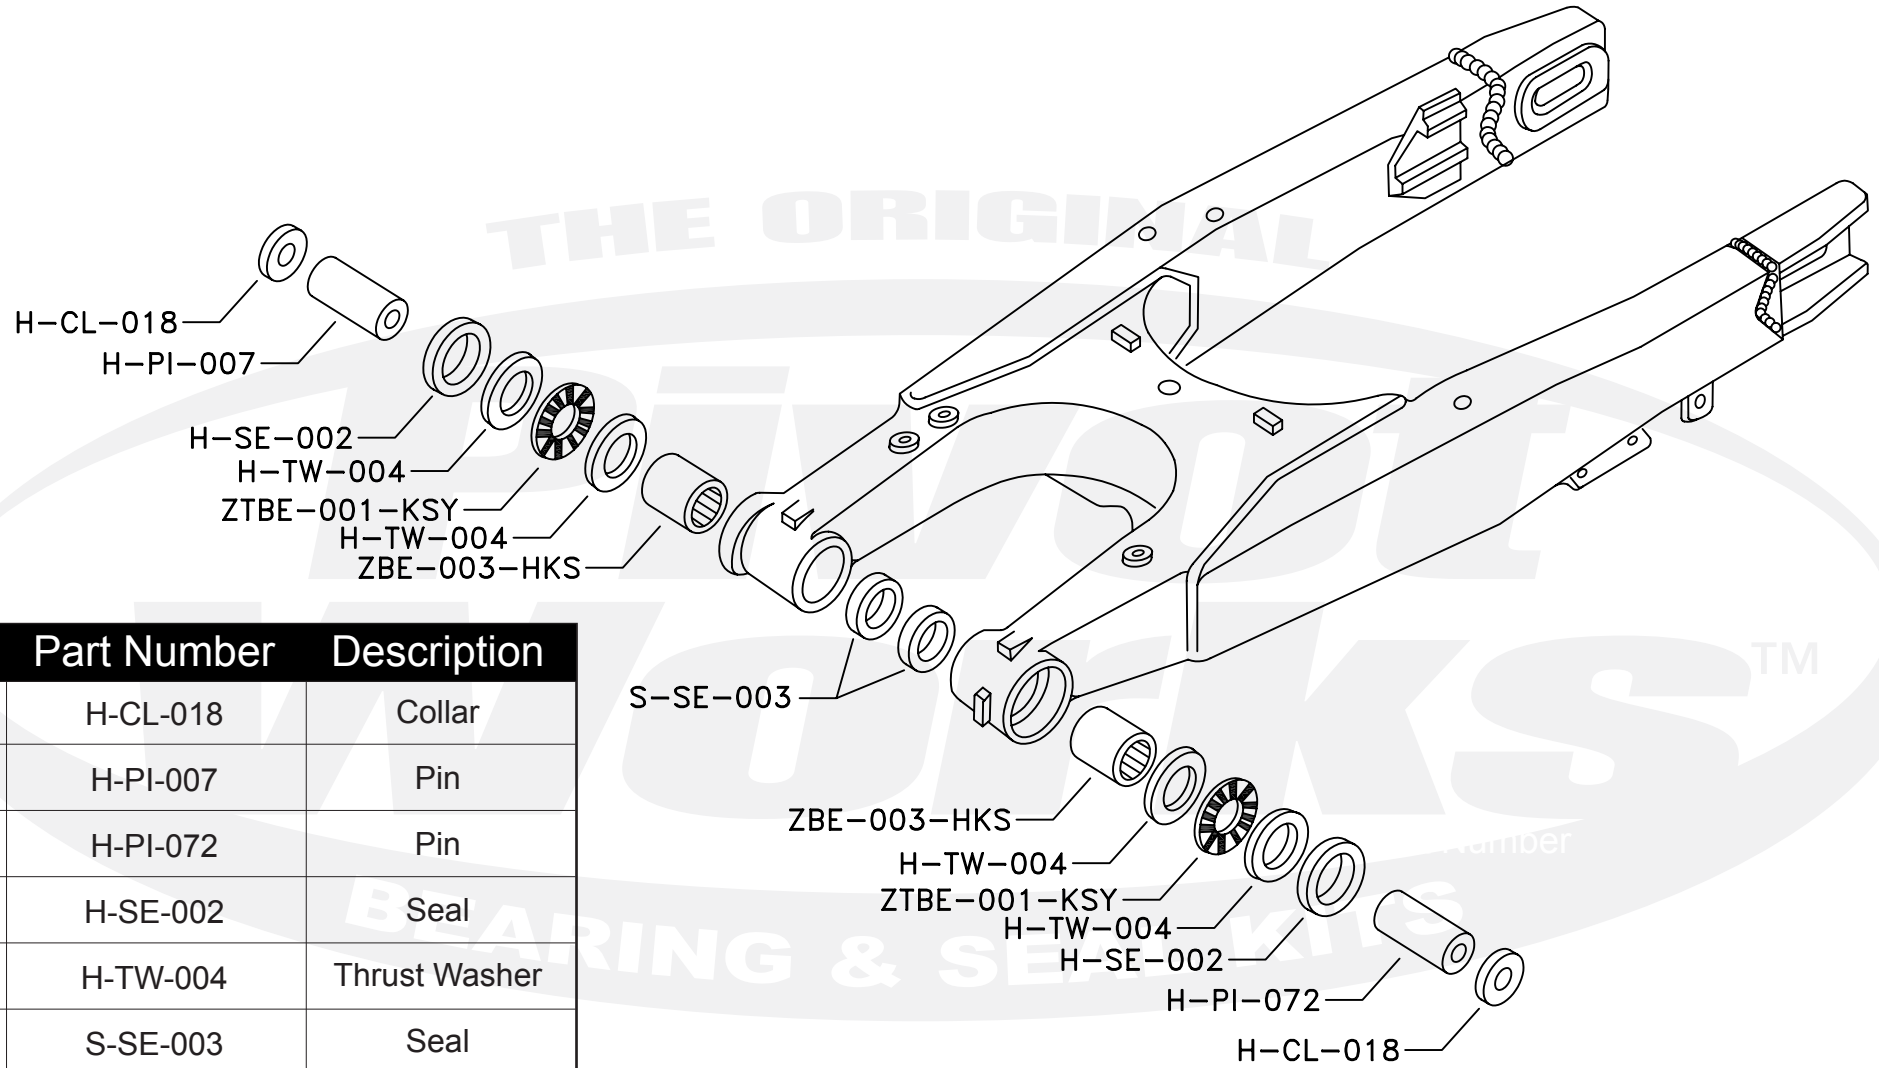

PWSAK-H35-500

Qty.	Part Number	Description
2	H-CL-018	Collar
1	H-PI-007	Pin
1	H-PI-072	Pin
2	H-SE-002	Seal
4	H-TW-004	Thrust Washer
2	S-SE-003	Seal
2	ZBE-003-HKS	Needle Bearing
2	ZTBE-001KSY	Thrust Bearing