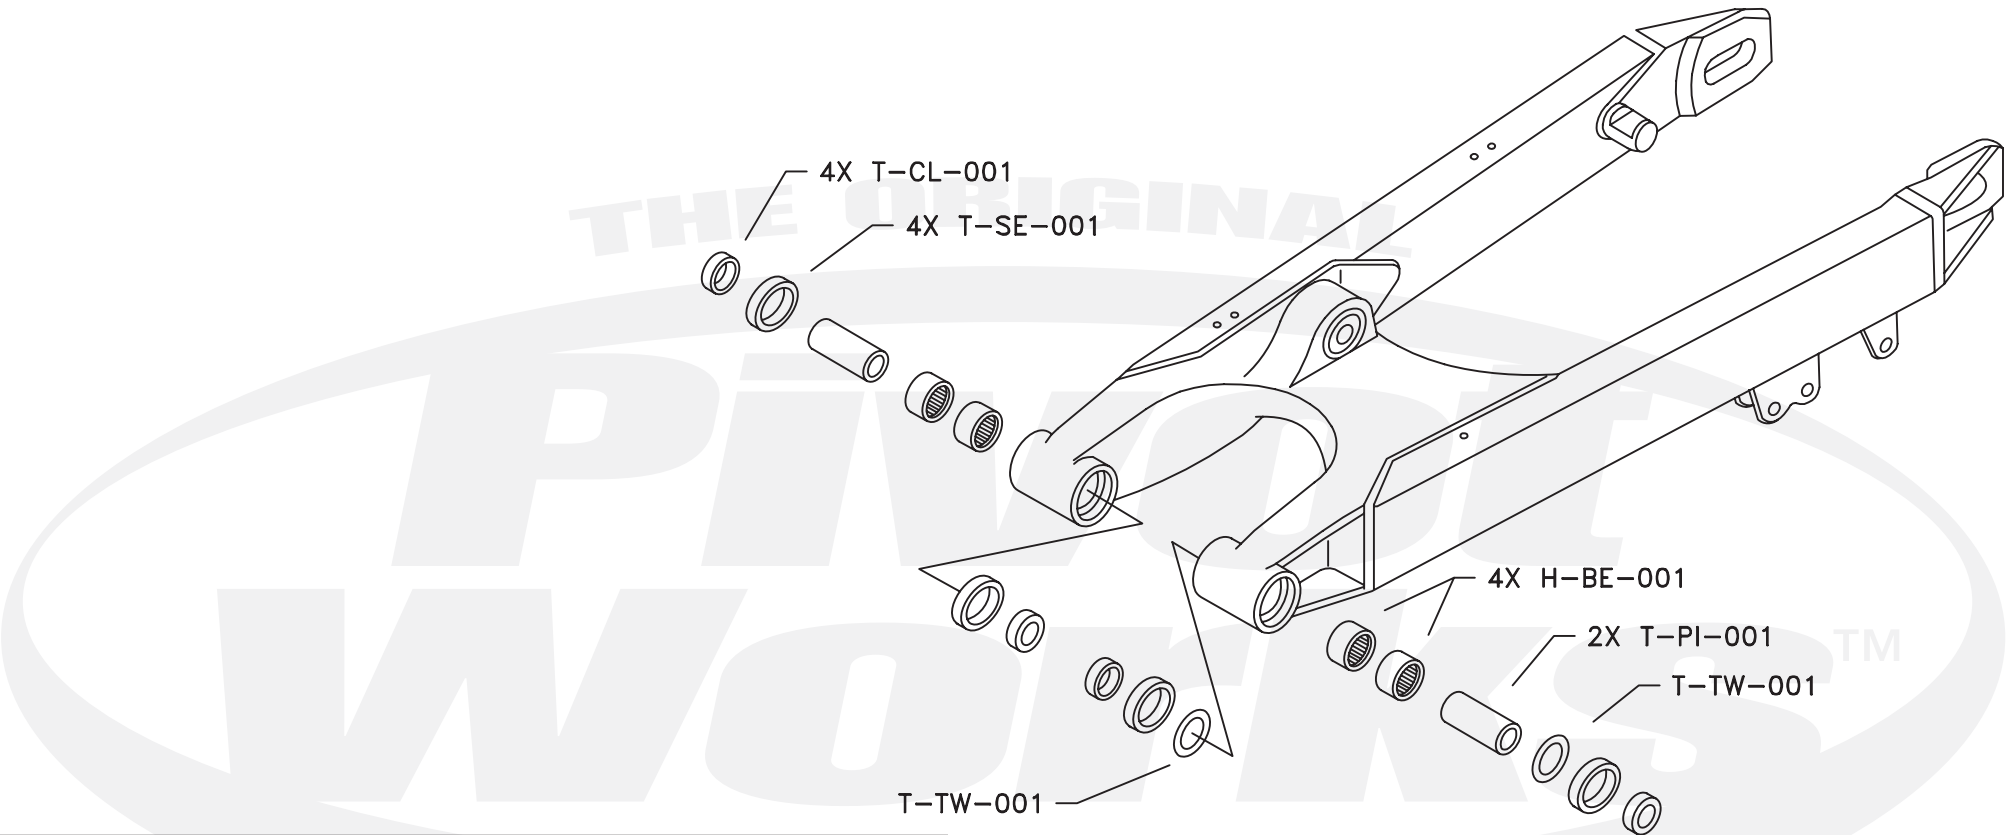

# PWSAK-T01-321

Qty.	Part Number	Description
4	H-BE-001	Bearing
4	T-CL-001	Collar
2	T-PI-001	Pin
4	T-SE-001	Seal
2	T-TW-001	Washer